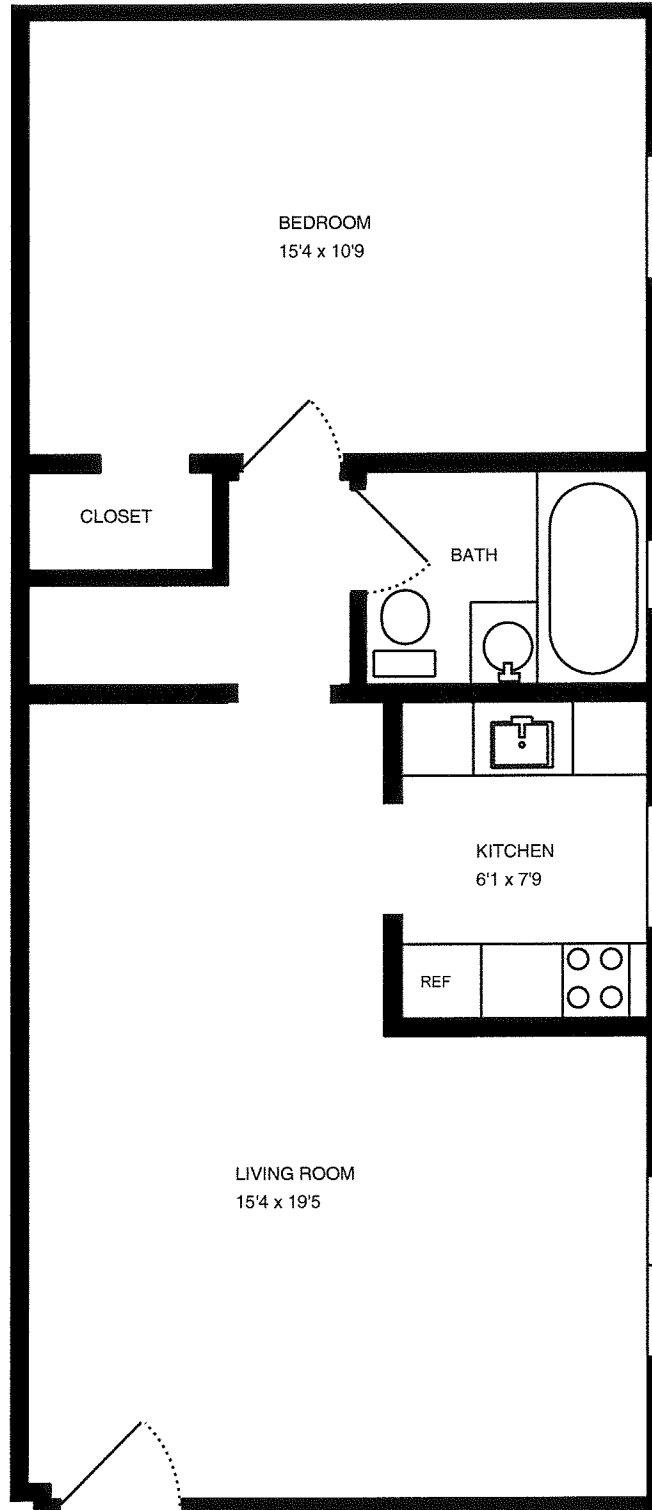

REAL ESTATE MEASURE

Website RE
Order #RE9800-3339
Measure #7331972
Measured 02/03/12

Property Address:
319 morewood Ave
10
pittsburgh, PA 15213

Total interior square footage on page: 534 sf

MeasureComp offers a limited warranty. For full details, please visit <http://www.measurecomp.com/RealEstateWarranty.htm>